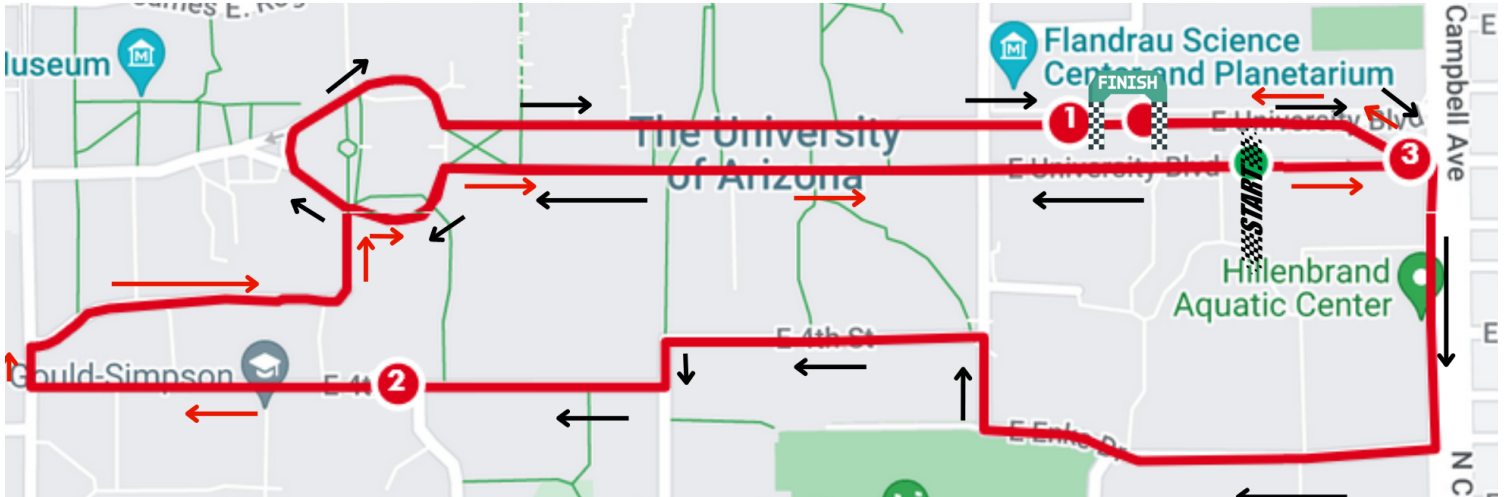

JIM CLICK'S RUN 'N' ROLL

Start → Finish → Jim Click's Run'n Roll 5K

Elevation

Start 2,464 ft Max 2,484 ft Gain 65 ft

Jim Click's Run'n Roll 1 Mile

Elevation

Start 2,446 ft Max 2,463 ft Gain 10 ft