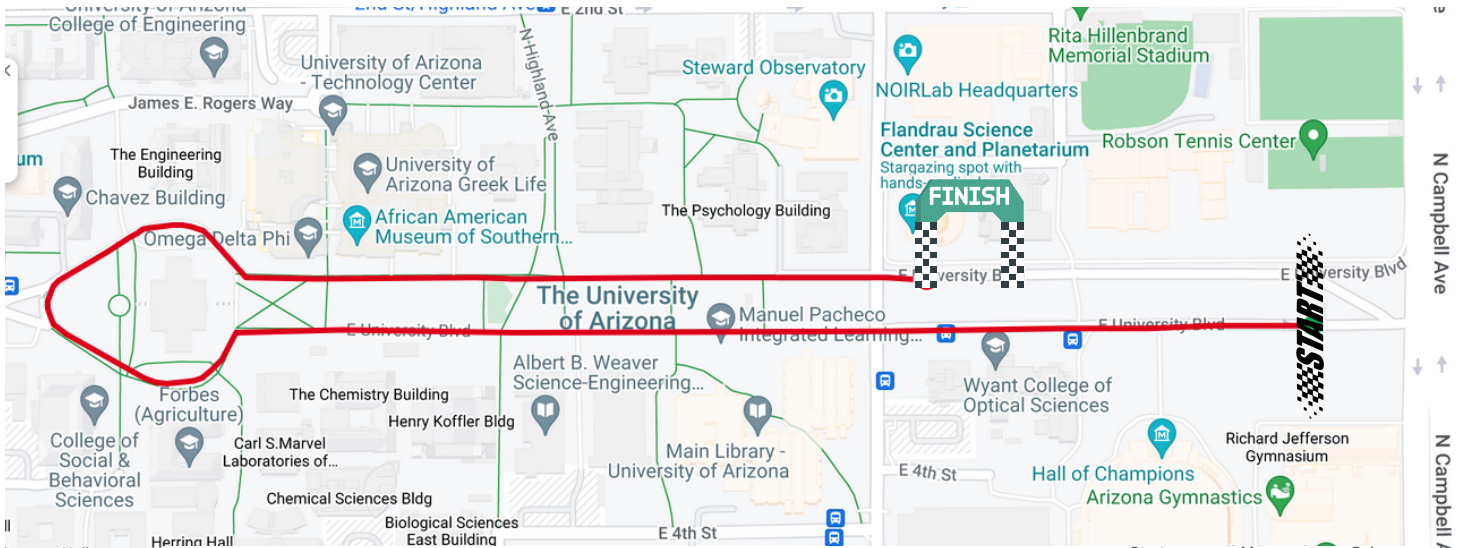

JIM CLICK'S RUN 'N' ROLL

Start → Finish → Jim Click's Run'n Roll 5K

Elevation

Start 2,464 ft Max 2,484 ft Gain 65 ft

Jim Click's Run'n Roll 1 Mile

Elevation

Start 2,446 ft Max 2,463 ft Gain 10 ft