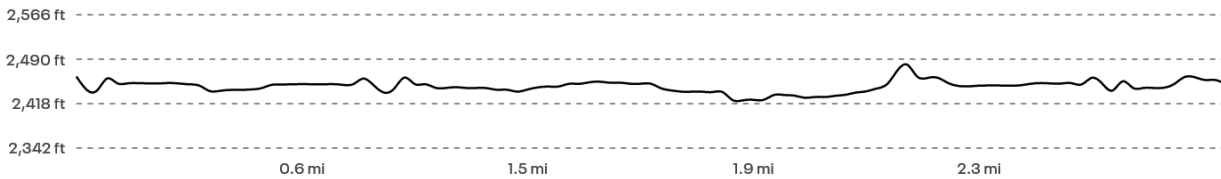

JIM CLICK'S RUN 'N' ROLL

Start → Finish → Jim Click's Run'n Roll 5K

Elevation

Start 2,464 ft Max 2,484 ft Gain 65 ft

Jim Click's Run'n Roll 1 Mile

Elevation

Start 2,446 ft Max 2,463 ft Gain 10 ft